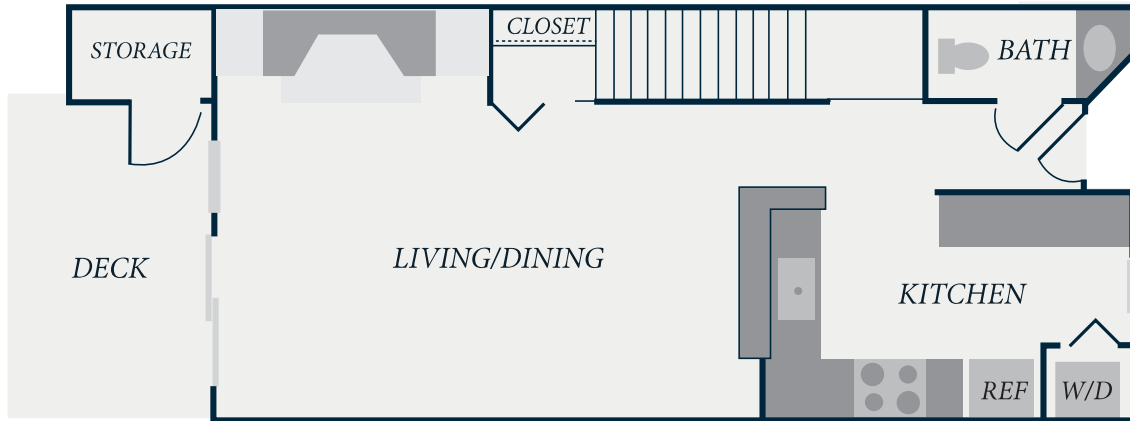

# LEXINGTON

2 BEDROOMS | 2-1/2 BATHROOMS

1075 SF

4249 129TH PL SE | BELLEVUE, WA 98006 | 425.537.7018

[TheRowTownhomes.com](http://TheRowTownhomes.com)

ALL FLOORPLANS ARE ARTIST'S CONCEPTIONS AND ARE NOT NECESSARILY TO SCALE.