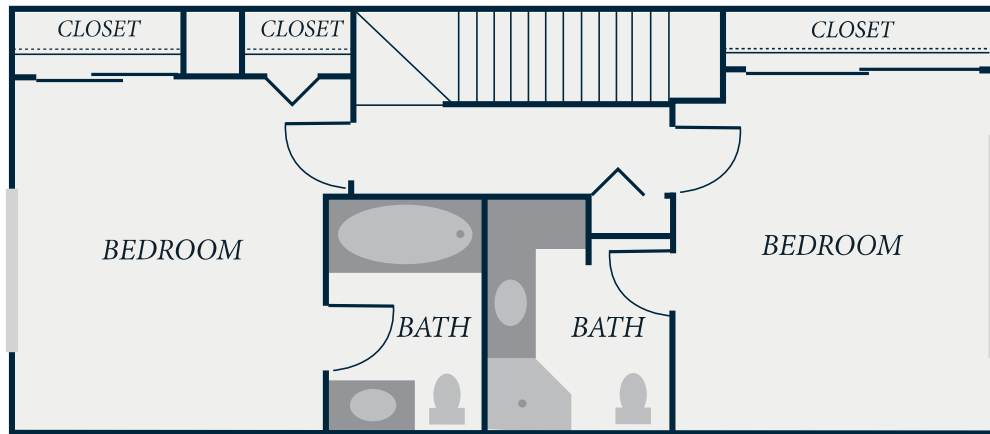

# LEXINGTON

2 BEDROOMS | 2-1/2 BATHROOMS

1075 SF

4249 129TH PL SE | BELLEVUE, WA 98006 | 425.537.7018

[TheRowTownhomes.com](http://TheRowTownhomes.com)

ALL FLOORPLANS ARE ARTIST'S CONCEPTIONS AND ARE NOT NECESSARILY TO SCALE.