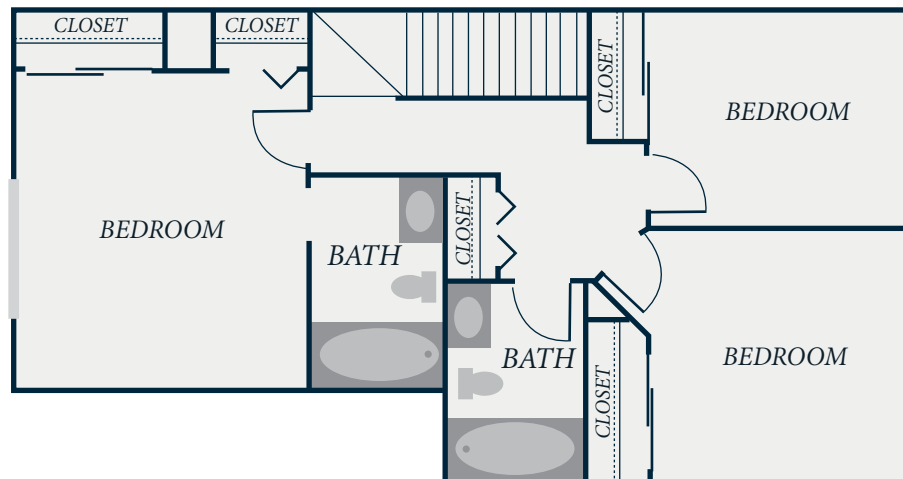

THE
ROW
TOWNHOMES

YORKTOWN

3 BEDROOMS | 2-1/2 BATHROOMS

1245 SF

4249 129TH PL SE | BELLEVUE, WA 98006 | 425.643.6070

TheRowTownhomes.com

ALL FLOORPLANS ARE ARTIST'S CONCEPTIONS AND ARE NOT NECESSARILY TO SCALE.