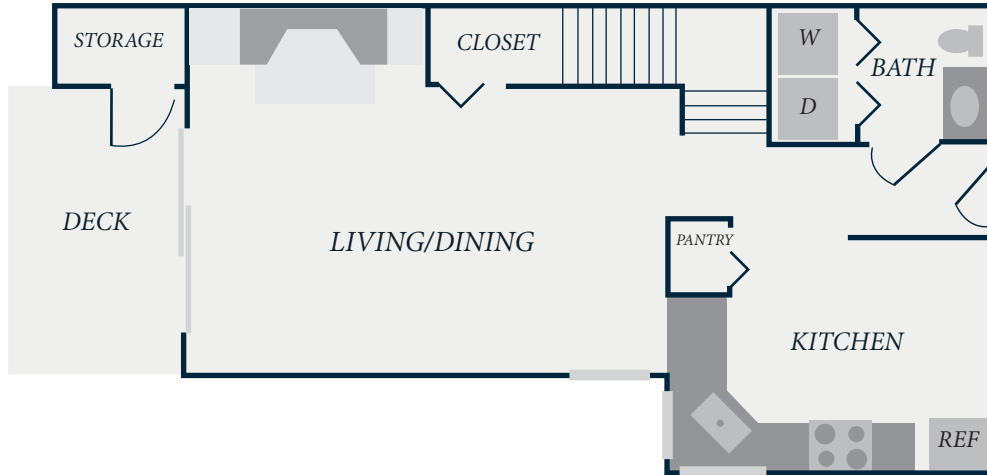

THE
ROW
TOWNHOMES

YORKTOWN

3 BEDROOMS | 2-1/2 BATHROOMS

1245 SF

4249 129TH PL SE | BELLEVUE, WA 98006 | 425.643.6070

TheRowTownhomes.com

ALL FLOORPLANS ARE ARTIST'S CONCEPTIONS AND ARE NOT NECESSARILY TO SCALE.