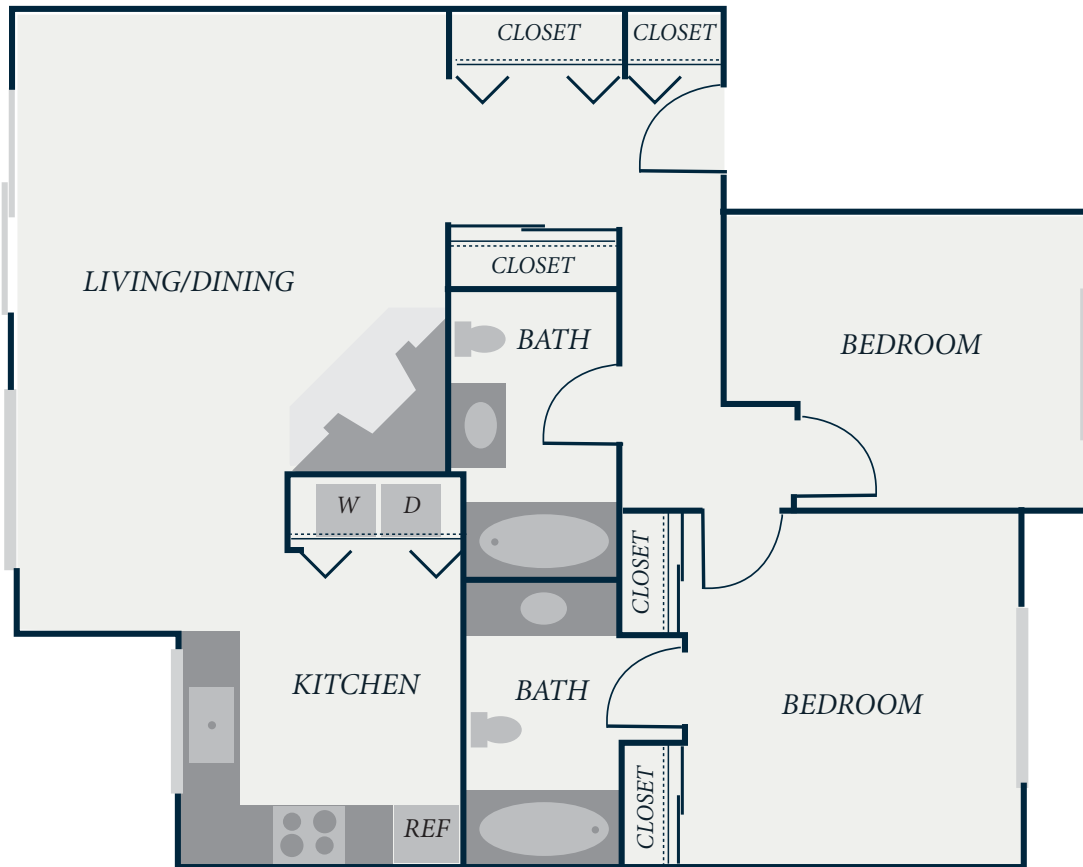

THE
ROW
TOWNHOMES

WILLIAMSBURG

2 BEDROOMS | 2 BATHROOMS

976 SF

4249 129TH PL SE | BELLEVUE, WA 98006 | 425.643.6070

TheRowTownhomes.com

ALL FLOORPLANS ARE ARTIST'S CONCEPTIONS AND ARE NOT NECESSARILY TO SCALE.