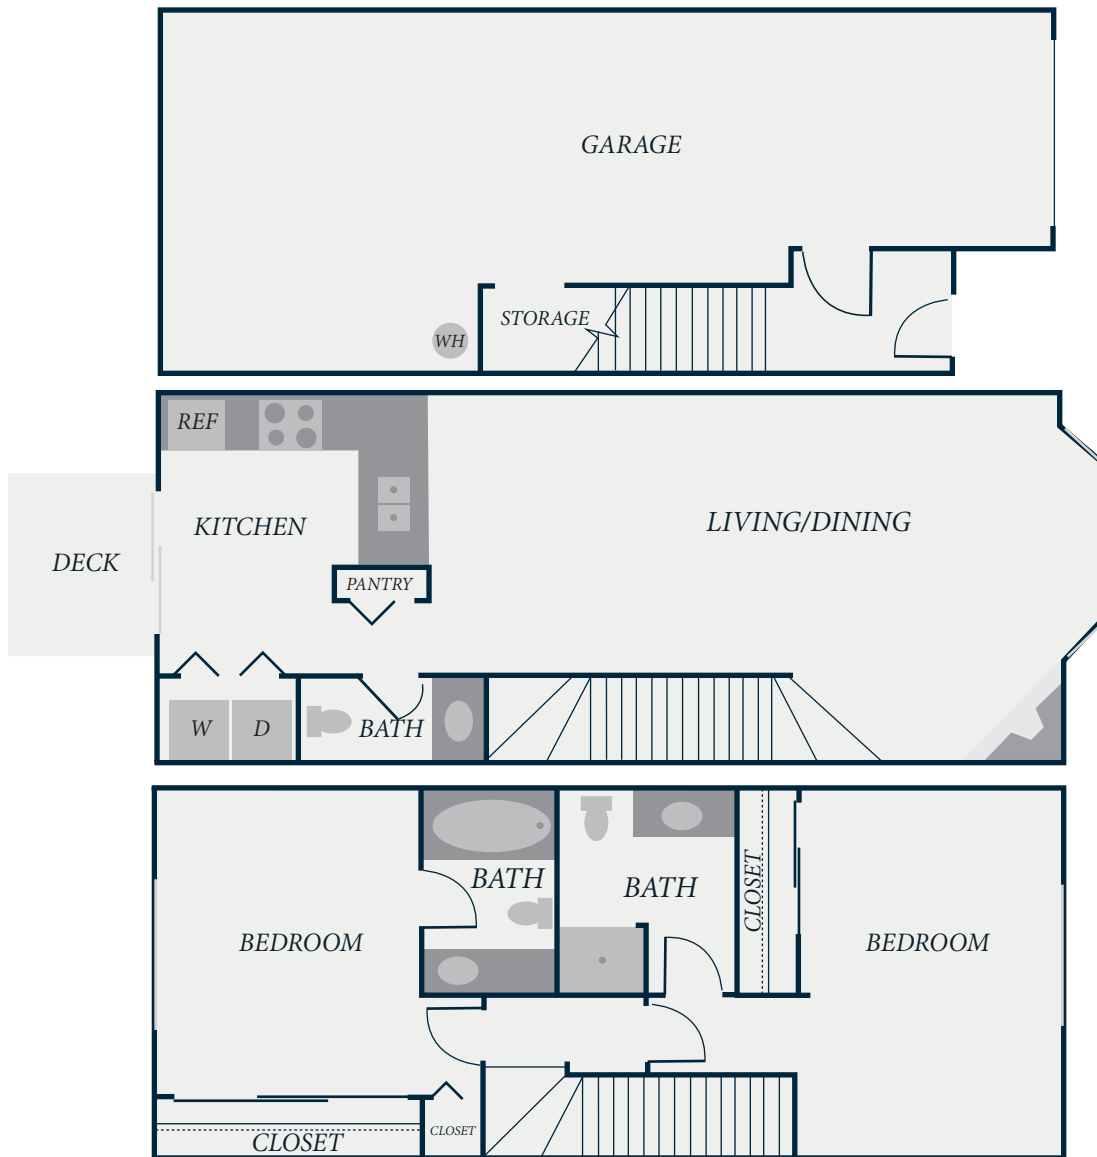

THE
ROW
TOWNHOMES

PLYMOUTH

2 BEDROOMS | 2-1/2 BATHROOMS

1202 SF

4249 129TH PL SE | BELLEVUE, WA 98006 | 425.643.6070

TheRowTownhomes.com

ALL FLOORPLANS ARE ARTIST'S CONCEPTIONS AND ARE NOT NECESSARILY TO SCALE.