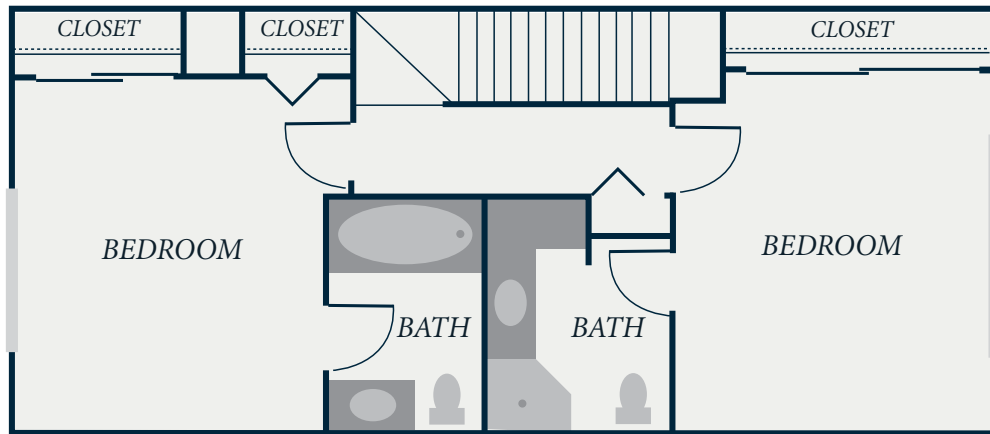

# LEXINGTON

2 BEDROOMS | 2-1/2 BATHROOMS

1075 SF

4249 129TH PL SE | BELLEVUE, WA 98006 | 425.643.6070

[TheRowTownhomes.com](http://TheRowTownhomes.com)

ALL FLOORPLANS ARE ARTIST'S CONCEPTIONS AND ARE NOT NECESSARILY TO SCALE.