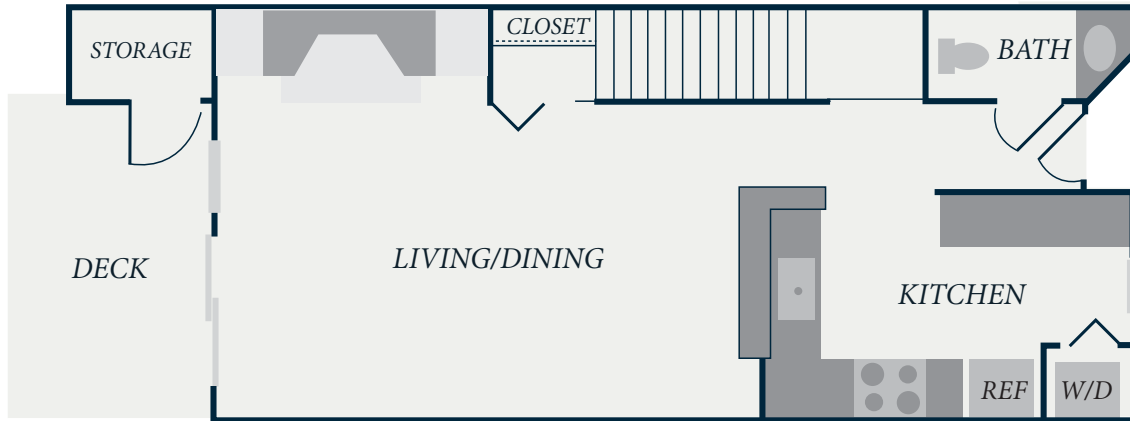

# LEXINGTON

2 BEDROOMS | 2-1/2 BATHROOMS

1075 SF

4249 129TH PL SE | BELLEVUE, WA 98006 | 425.643.6070

[TheRowTownhomes.com](http://TheRowTownhomes.com)

ALL FLOORPLANS ARE ARTIST'S CONCEPTIONS AND ARE NOT NECESSARILY TO SCALE.