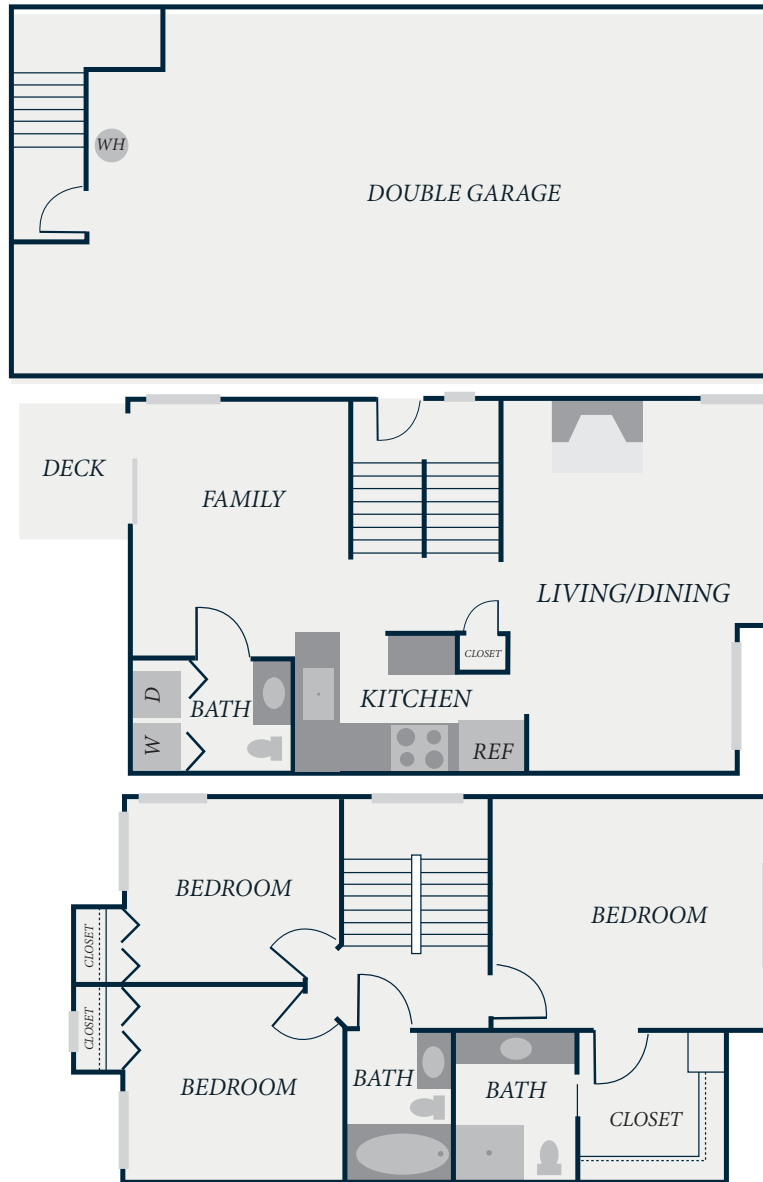

THE
ROW
TOWNHOMES

HAMPTON

3 BEDROOMS | 2-1/2 BATHROOMS

1378 SF

4249 129TH PL SE | BELLEVUE, WA 98006 | 425.643.6070

TheRowTownhomes.com

ALL FLOORPLANS ARE ARTIST'S CONCEPTIONS AND ARE NOT NECESSARILY TO SCALE.