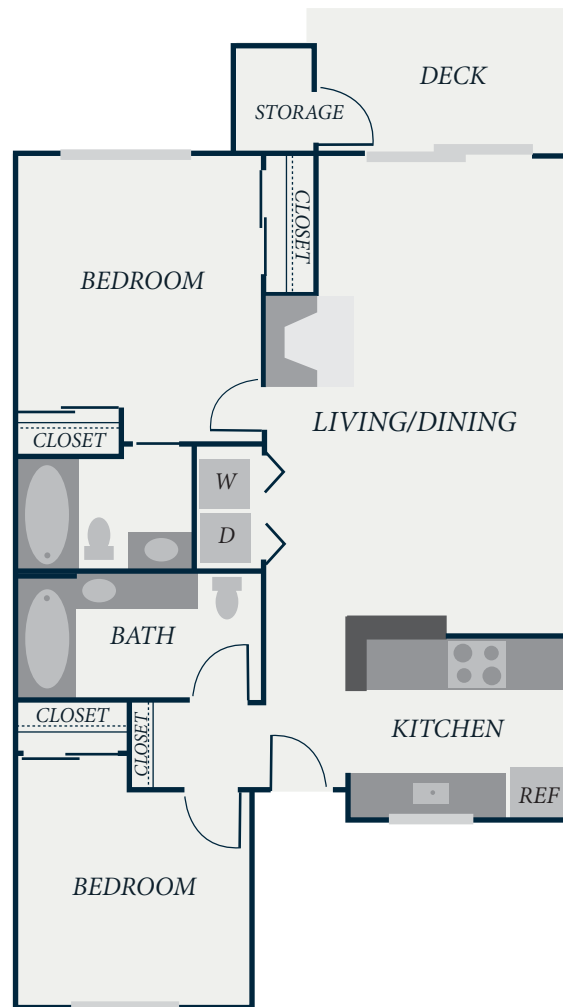

THE
ROW
TOWNHOMES

CAMBRIDGE

2 BEDROOMS | 2 BATHROOMS

922 SF

4249 129TH PL SE | BELLEVUE, WA 98006 | 425.643.6070

TheRowTownhomes.com

ALL FLOORPLANS ARE ARTIST'S CONCEPTIONS AND ARE NOT NECESSARILY TO SCALE.